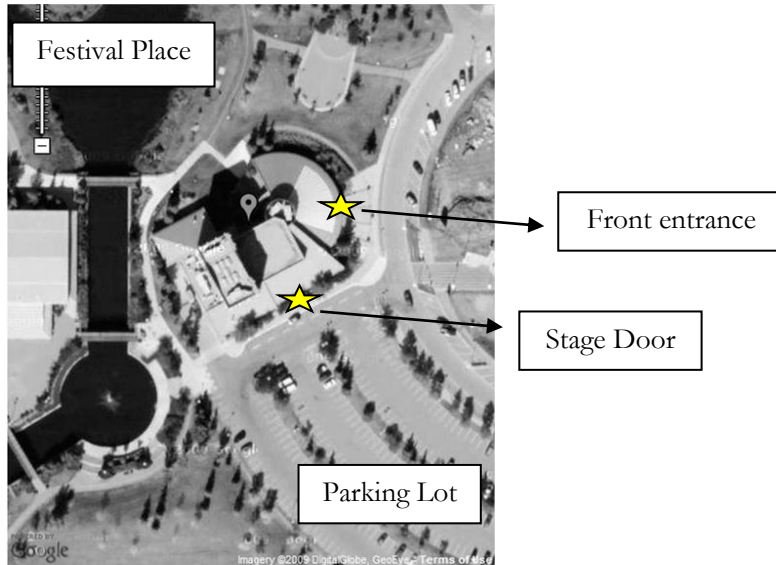

Directions to Festival Place

100 Festival Way, Sherwood Park

Directions to Festival Place:

Once in Sherwood Park from Wye Road (heading East) take a left onto Range Rd 233 (Broadmoor Blvd)

Continue on Sherwood Dr

At the roundabout, take the 1st exit and stay on Sherwood Drive

Turn left onto Festival Way (at the high school)

Continue on Festival Way until you reach Festival Place