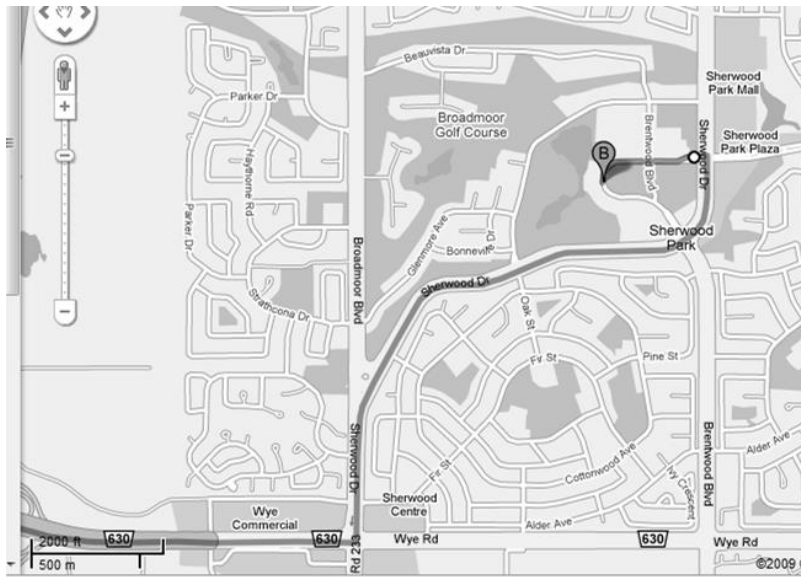

Directions to Festival Place

100 Festival Way, Sherwood Park

Directions to Festival Place:

Once in Sherwood Park from Wye Road (heading East) take a left onto Range Rd 233 (Broadmoor Blvd)

Continue on Sherwood Dr

At the roundabout, take the 1st exit and stay on Sherwood Drive

Turn left onto Festival Way (at the high school)

Continue on Festival Way until you reach Festival Place